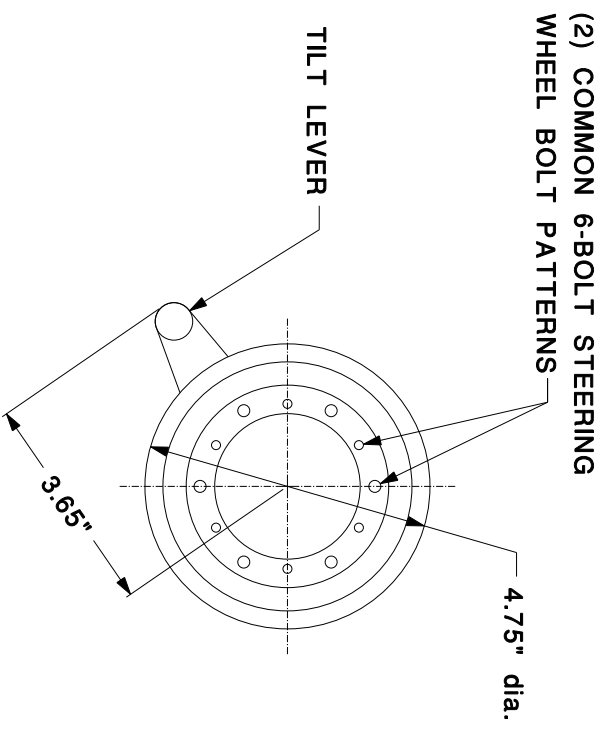

DIMENSION A
 75-125CC = 9.38"
 230-250 CC = 10.05"

CHAR LYNN STYLE TILT STEERING LAYOUT

TOP VIEW DIMENSIONS

SEASTAR TILT STEERING LAYOUT

DANFOSS TILT STEERING LAYOUT