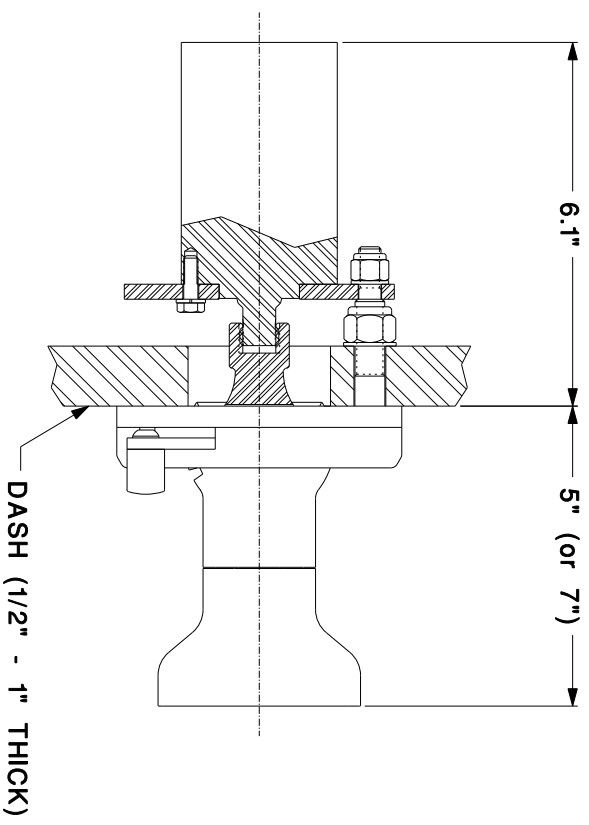

DIMENSION A
 75-125CC = 9.38"
 230-250 CC = 10.05"

CHAR LYNN STYLE TILT STEERING LAYOUT

TOP VIEW DIMENSIONS

SEASTAR TILT STEERING LAYOUT

DANFOSS TILT STEERING LAYOUT