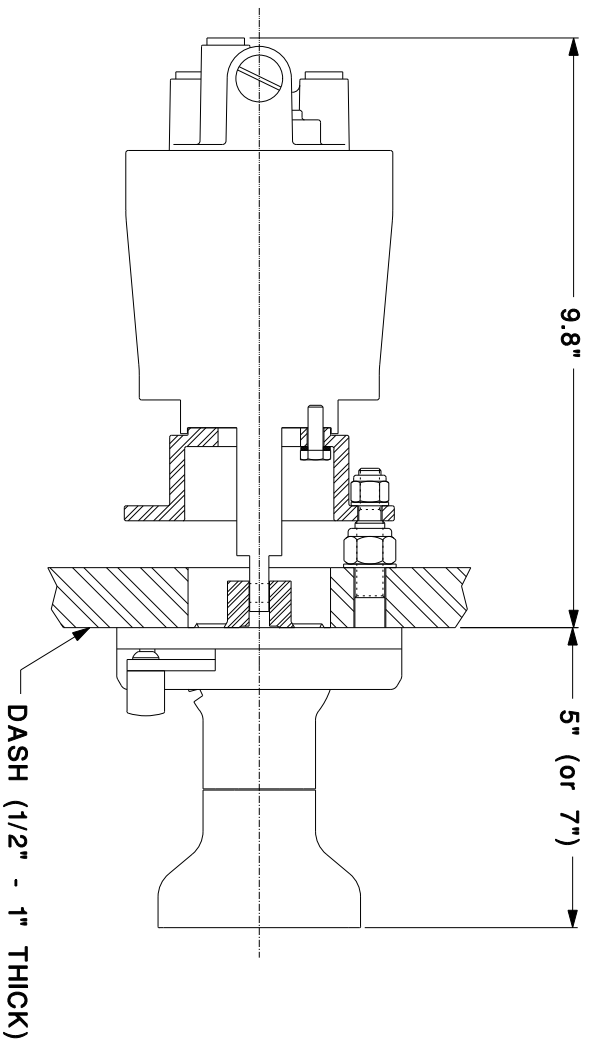

DIMENSION A
 75-125CC = 9.38"
 230-250 CC = 10.05"

CHAR LYNN STYLE TILT STEERING LAYOUT

TOP VIEW DIMENSIONS

SEASTAR TILT STEERING LAYOUT

DANFOSS TILT STEERING LAYOUT